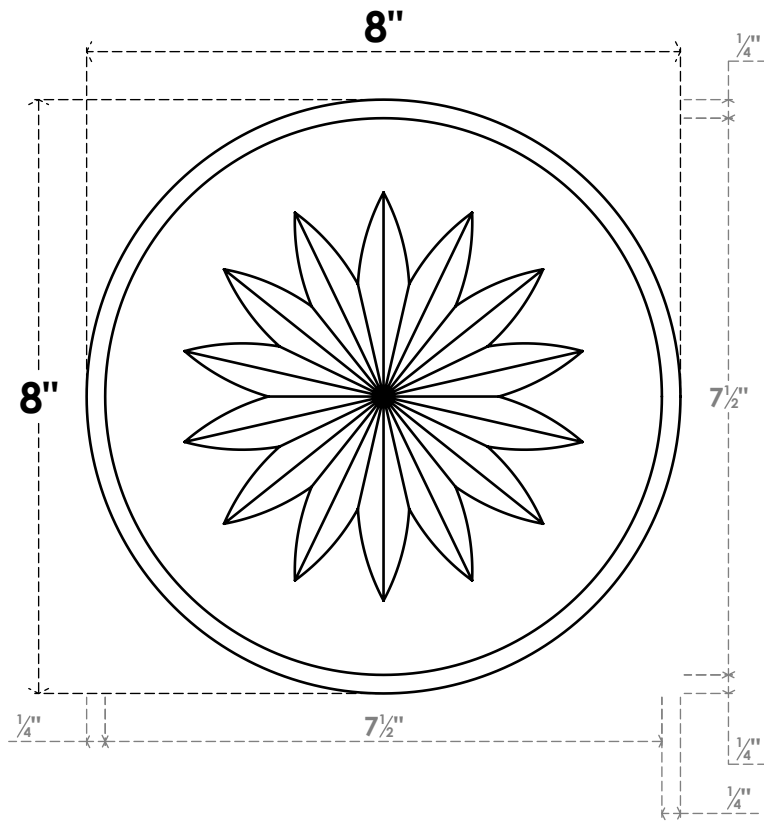

# ROSP080X080X100GRY10

8"W X 8"H X 1"P STANDARD GRAYSON FLOWER ROSETTE WITH BEVELED EDGE, ARCHITECTURAL GRADE PVC

**FRONT**

**SIDE**

EKENA MILLWORK  
2300 WEST MAIN ST.  
CLARKSVILLE, TX 75426  
TOLL FREE: 866-607-0453  
WWW.EKENAMILLWORK.COM