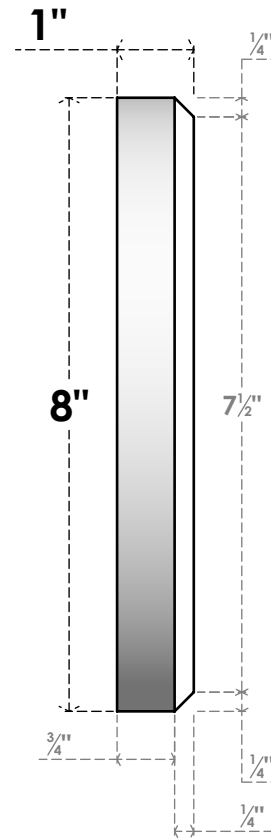

# ROSP080X080X100GRY10

8"W X 8"H X 1"P STANDARD GRAYSON FLOWER ROSETTE WITH BEVELED EDGE, ARCHITECTURAL GRADE PVC

**FRONT**

**SIDE**

EKENA MILLWORK  
2300 WEST MAIN ST.  
CLARKSVILLE, TX 75426  
TOLL FREE: 866-607-0453  
WWW.EKENAMILLWORK.COM

**NOTES**

1. INSTALLATION TO BE COMPLETED IN ACCORDANCE WITH MANUFACTURER'S SPECIFICATIONS.
2. DRAWING MAY NOT BE TO SCALE
3. THIS DRAWING IS INTENDED FOR DESIGN AND PLANNING PURPOSES ONLY.
4. ALL INFORMATION CONTAINED HEREIN WAS CURRENT AT THE TIME OF DEVELOPMENT BUT MUST BE REVIEWED AND APPROVED BY THE PRODUCT MANUFACTURER TO BE CONSIDERED ACCURATE.
5. ARCHITECTURAL GRADE PVC PRODUCTS ARE MADE FROM EXPANDED CELLULAR PVC AND COME NATURALLY WHITE BUT MAY BE PAINTED